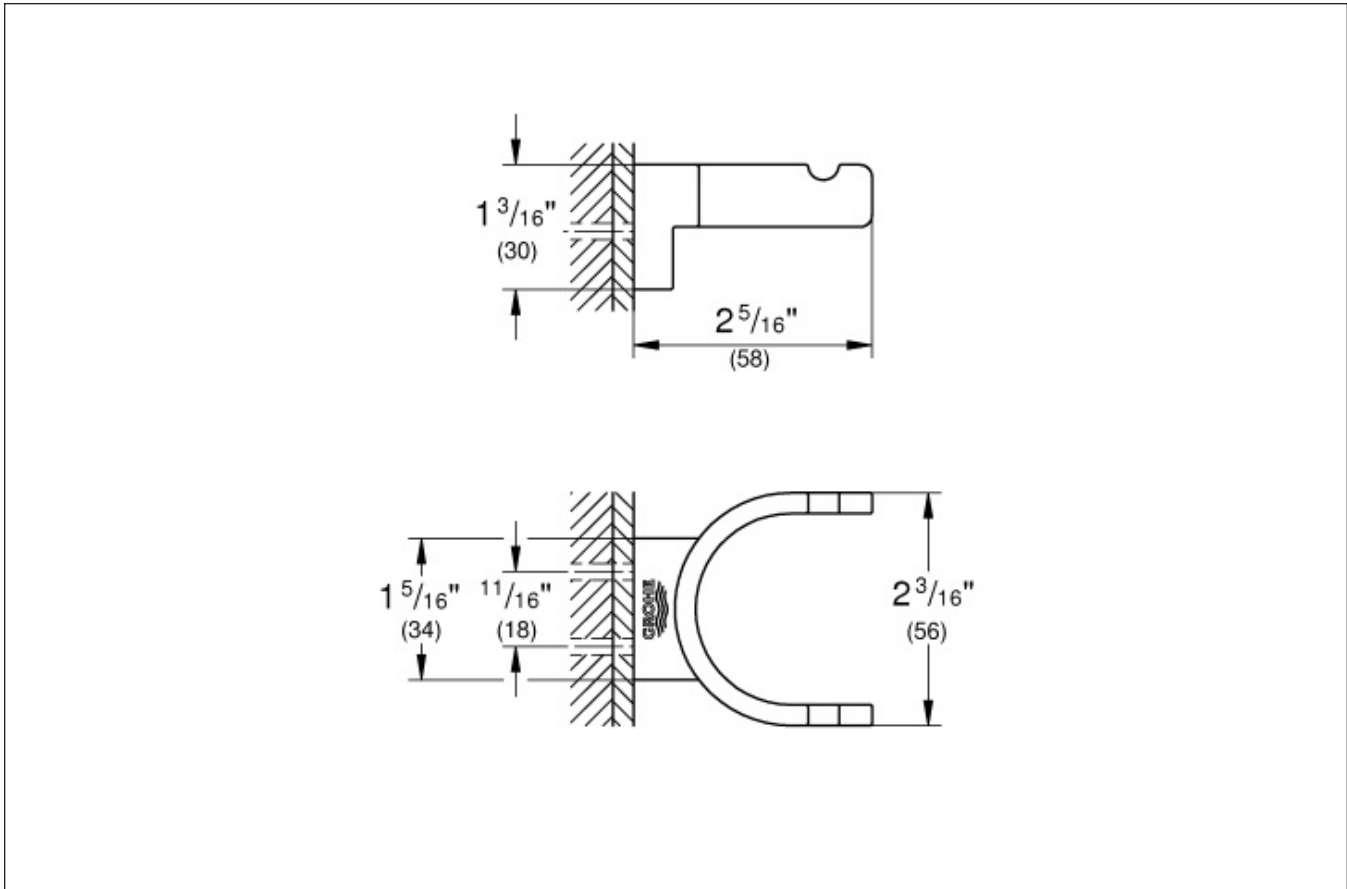

For the most current Specification Sheet, go to www.grohe.us.

07-01-2020

PART OF **LIXIL**

41049

ROBE HOOK

TECHNICAL DATA:

Pure Freude
an Wasser

Tel: 1.630.582.7711 Fax: 1.630.582.7722